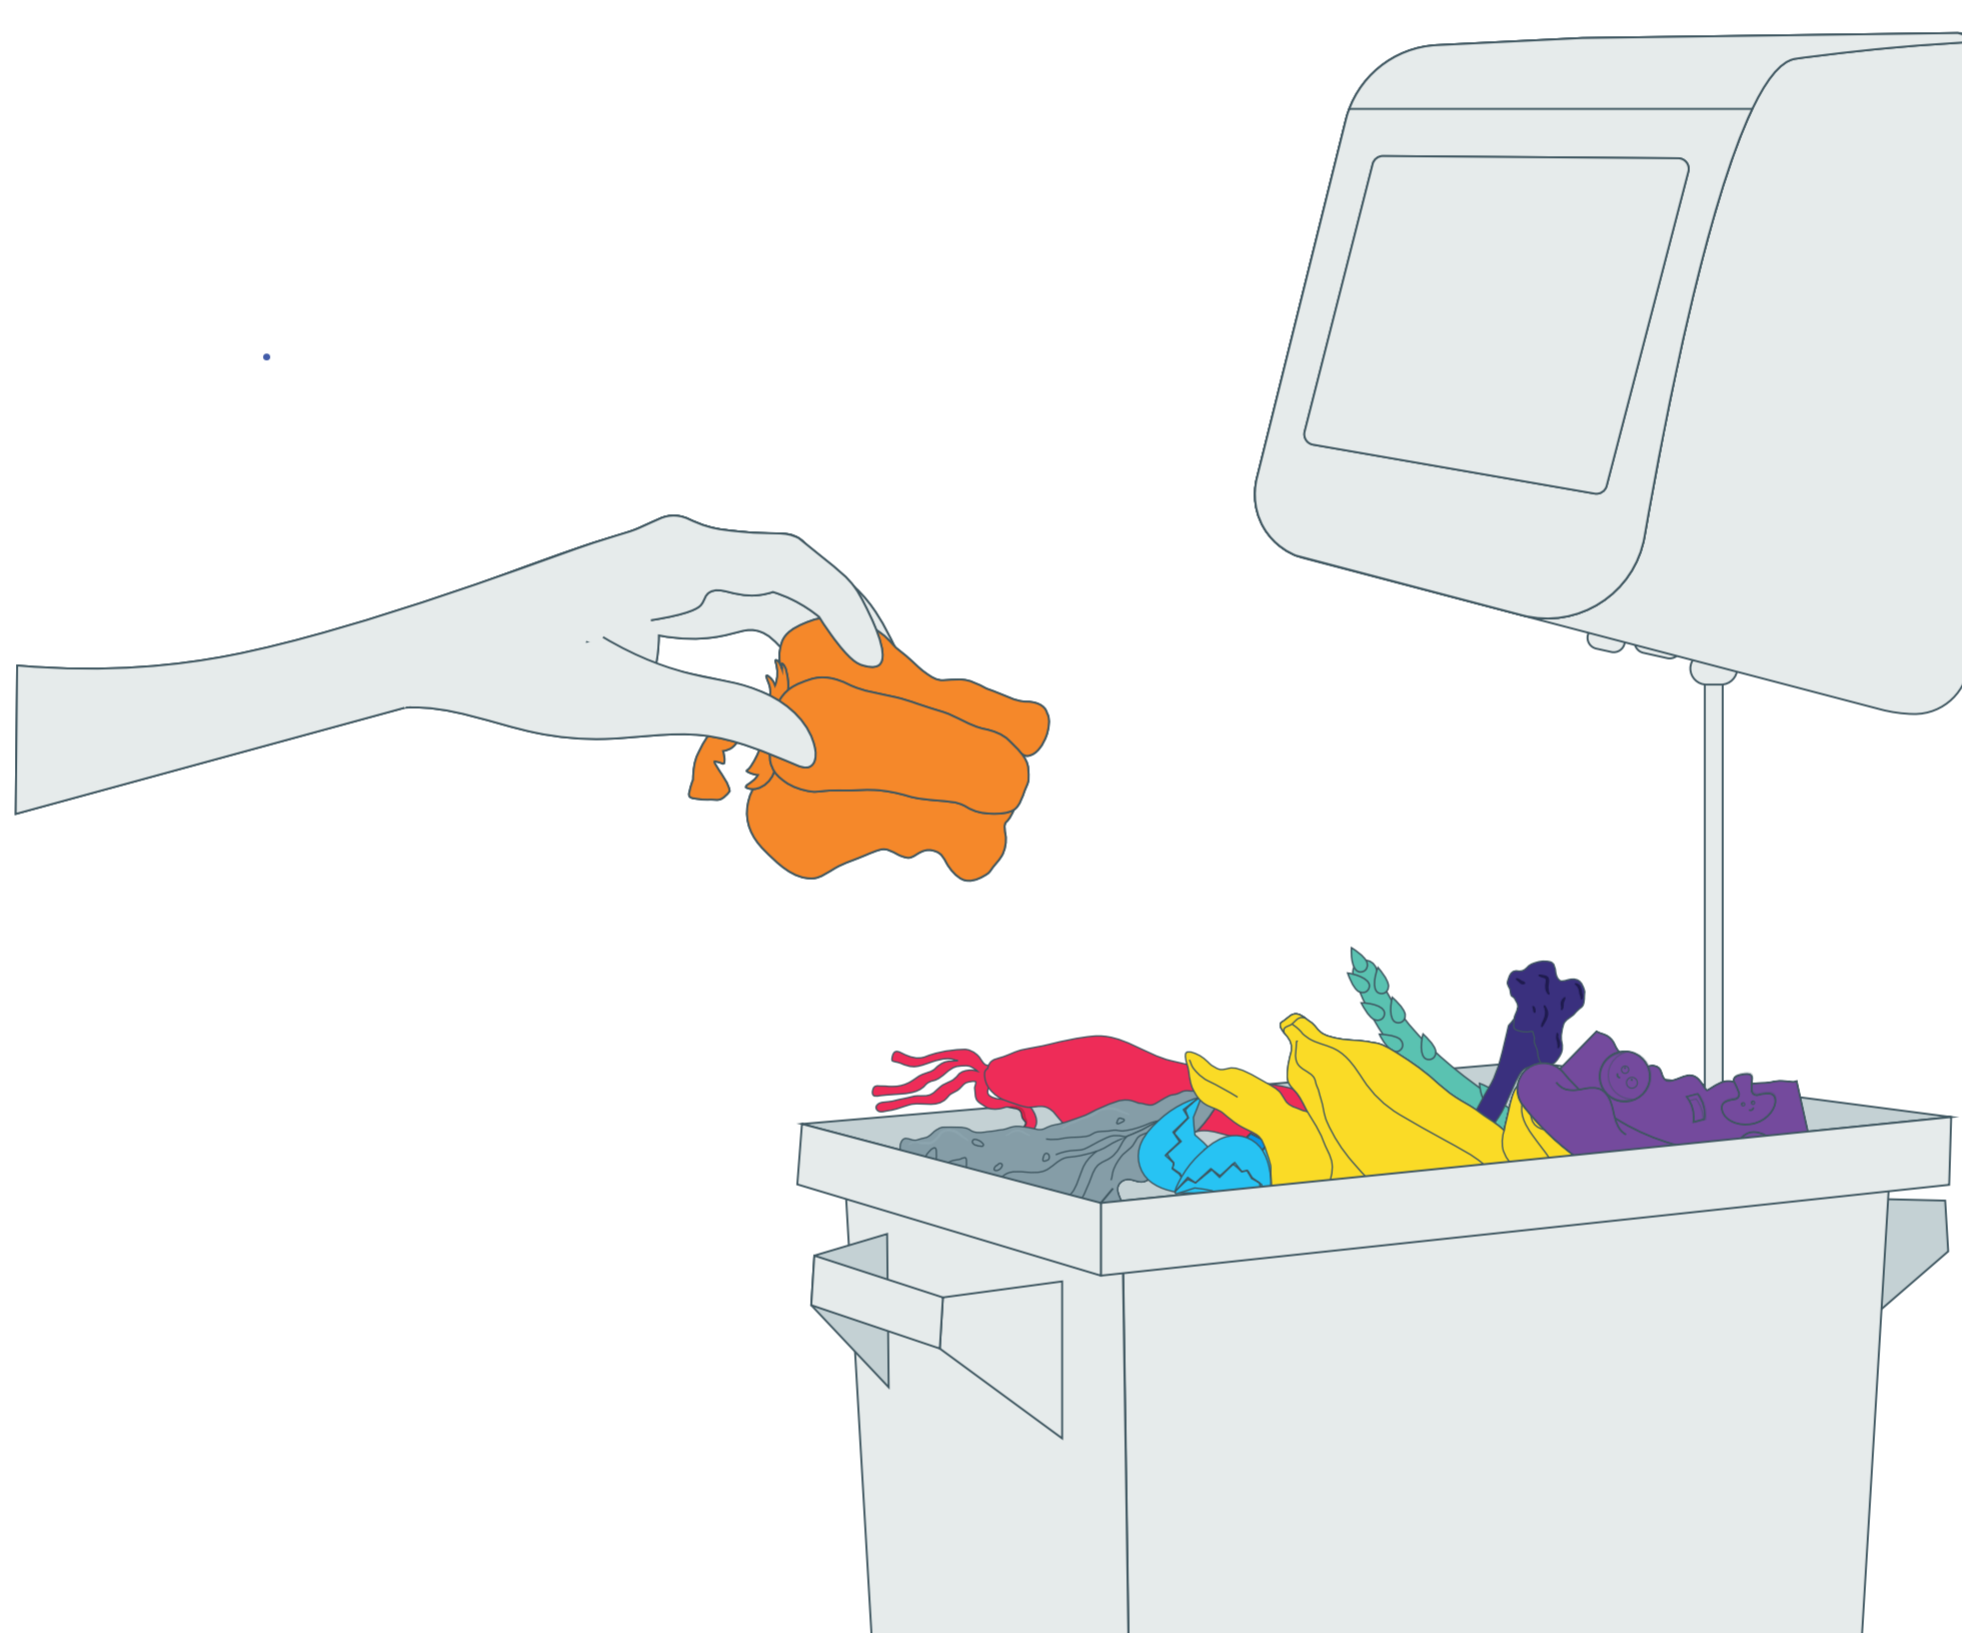

# Edibles Only

This Winnow system bin is only for food waste.

**Do not throw non-food items**

- × Napkins
- × Utensils
- × Plastic

**Do not place any phones, trays**

or any type of weight on top of the closed bin lid as it may affect the accuracy of the scale.