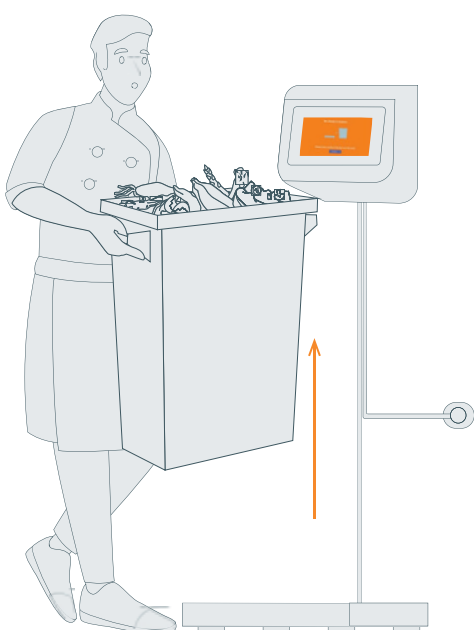

How to record plate waste

The **whole** waste recording **process** is **touchless**.

YES

Scrape waste from plates directly into the Winnow bin.

You don't need to separate food items.

NO

Do not throw non-food items

~~N~~apkins

~~U~~tensils

~~P~~lastic

How to change the bin

After you've placed the bin back on the scale, make sure it is placed **right under the camera** and **not touching the wall**.

1. Remove the bin from the scale.

The screen will notify you of an ongoing bin change.

2. Place the new bin on the scale

Tap the **Confirm** button after you've placed the bin back on the scale.